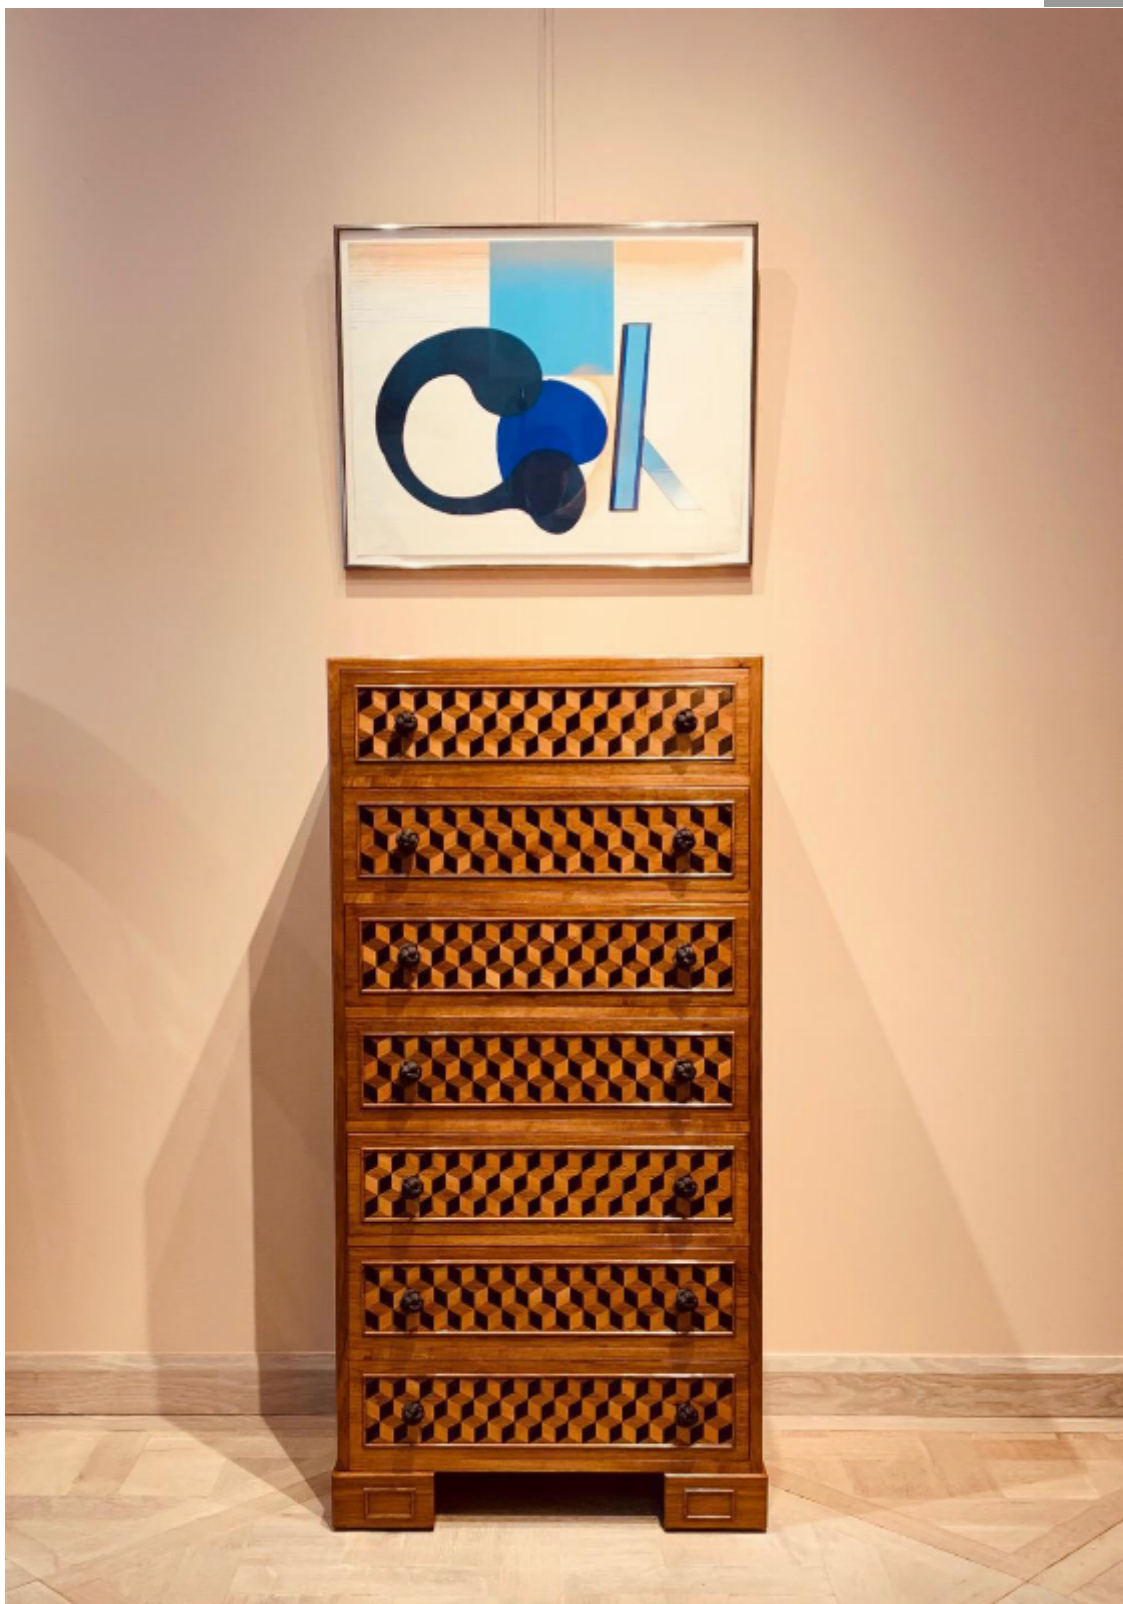

CAVE DECORATIVE ARTS  
FINE FURNITURE & WORKS OF ART

Cube Chest

Sold

REF: 1152

Height: 129.5 cm (51")

Width: 63.5 cm (25")

Depth: 44.5 cm (17.5")

## Description

Walnut, inlaid with ebony and acacia, walnut beading, oak lined throughout, knotted handles, silver mounted, cedar back.

By Jasper Shackleton