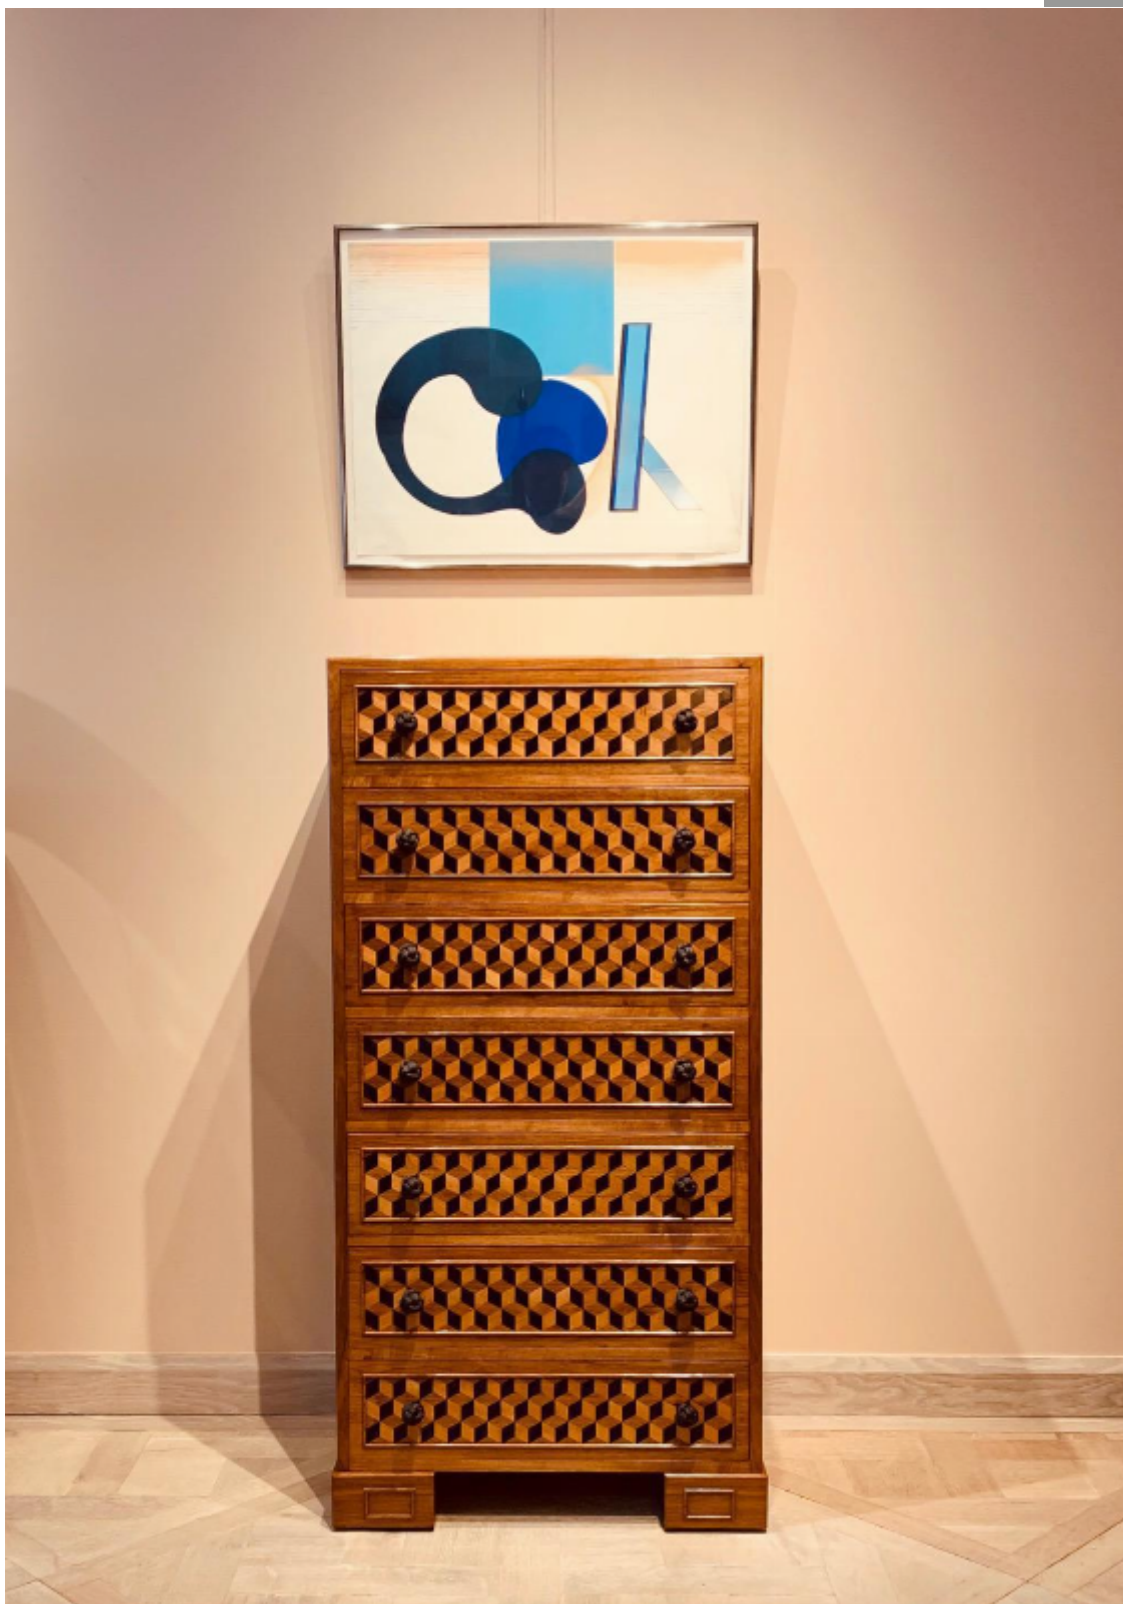

CAVE DECORATIVE ARTS
FINE FURNITURE & WORKS OF ART

Cube Chest

Sold

REF: 1152

Height: 129.5 cm (51")

Width: 63.5 cm (25")

Depth: 44.5 cm (17.5")

Description

Walnut, inlaid with ebony and acacia, walnut beading, oak lined throughout, knotted handles, silver mounted, cedar back.

By Jasper Shackleton