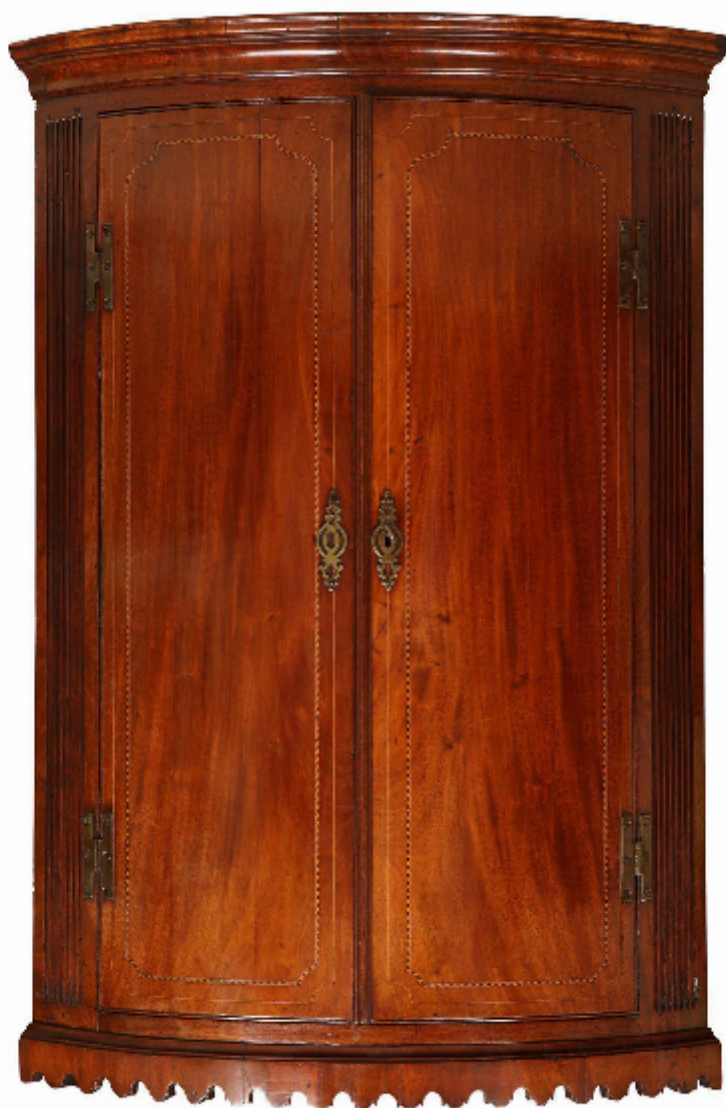

CAVE DECORATIVE ARTS  
FINE FURNITURE & WORKS OF ART

A George III hanging corner cabinet

Sold

REF: 1099

Height: 108 cm (42.5")

Width: 75 cm (29.5")

Depth: 54 cm (21.3")

## Description

A fine George III bowfront hanging corner cabinet, the moulded top with cupboard doors of well-figured mahogany further decorated with boxwood stringing and chequer inlay in boxwood and ebony, flanked by fluted pilasters, opening to a painted interior with four display shelves and two drawers, the base decorated with a carved and shaped dentil moulding.