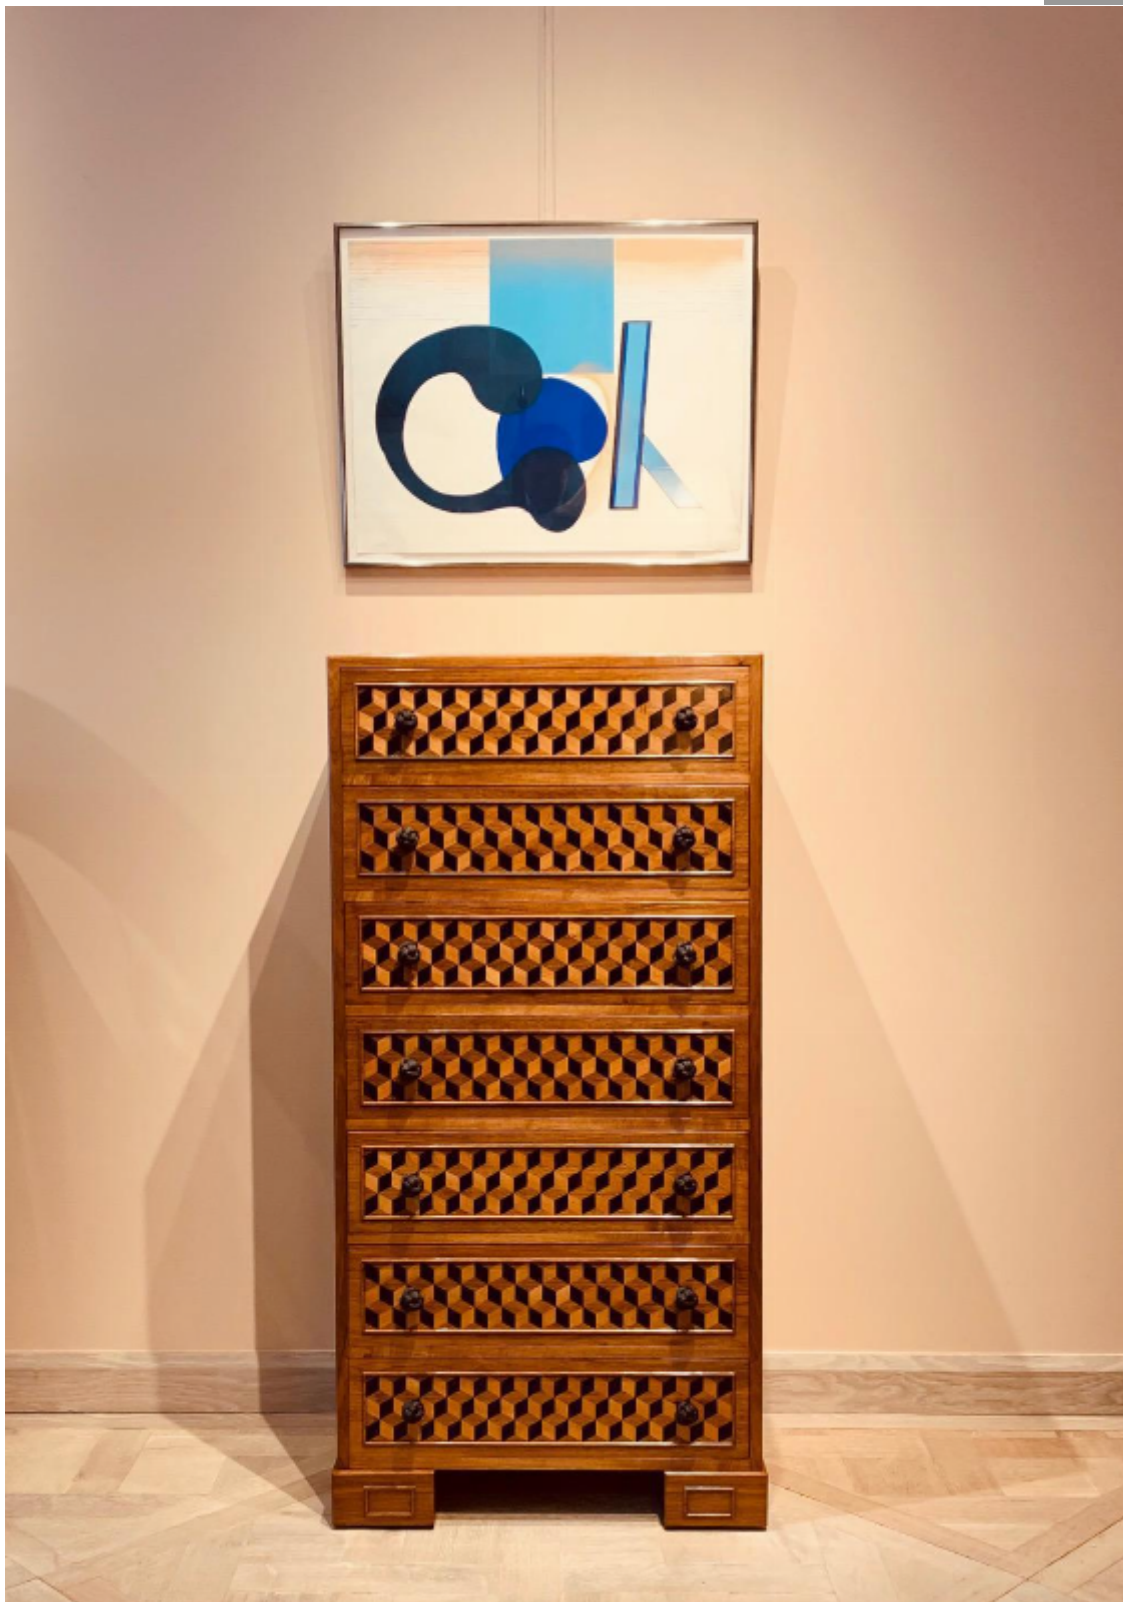

CAVE DECORATIVE ARTS
FINE FURNITURE & WORKS OF ART

Cube Chest

Sold

REF: 1152

Height: 129.5 cm (51")

Width: 63.5 cm (25")

Depth: 44.5 cm (17.5")

Description

Walnut, inlaid with ebony and acacia, walnut beading, oak lined throughout, knotted handles, silver mounted, cedar back.

By Jasper Shackleton